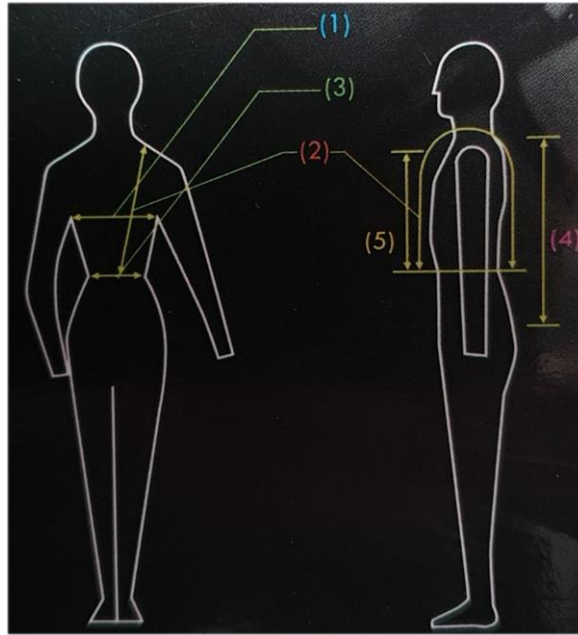

CHAMPION[®]
A REPUTATION BUILT ON SAFETY

FlexAir Body Protector Sizing Chart

Size	1. Chest/Bust	2. Waist to Waist (Short & Reg Back)	2. Waist to Waist (Tall Back)	3. Waist	4. Centre Back length	
					Short	Regular
Childs						
Extra Small	60-66	57-64	59-66	55-61	37	39
Small	65-71	62-68	64-70	61-67	38	41
Medium	69-75	64-72	64-72	66-72	41	43
Large	73-79	70-78	66-74	70-75	44	47
Extra Large	78-84	74-84	72-80	72-78	46	49.5
Adult						
Small	82-90	79-88	76-86	78-86	49	52
Medium	89-98	84-93	81-90	84-92	52	55
Large	96-104	89-99	91-101	90-98	54	57
Extra Large	103-111	100-110	102-112	96-104	60	63.5

Sizing in Centimetres

Standard: EN 13158: 2018 Beta standard level 3, 2018, Handmade in Great Britain